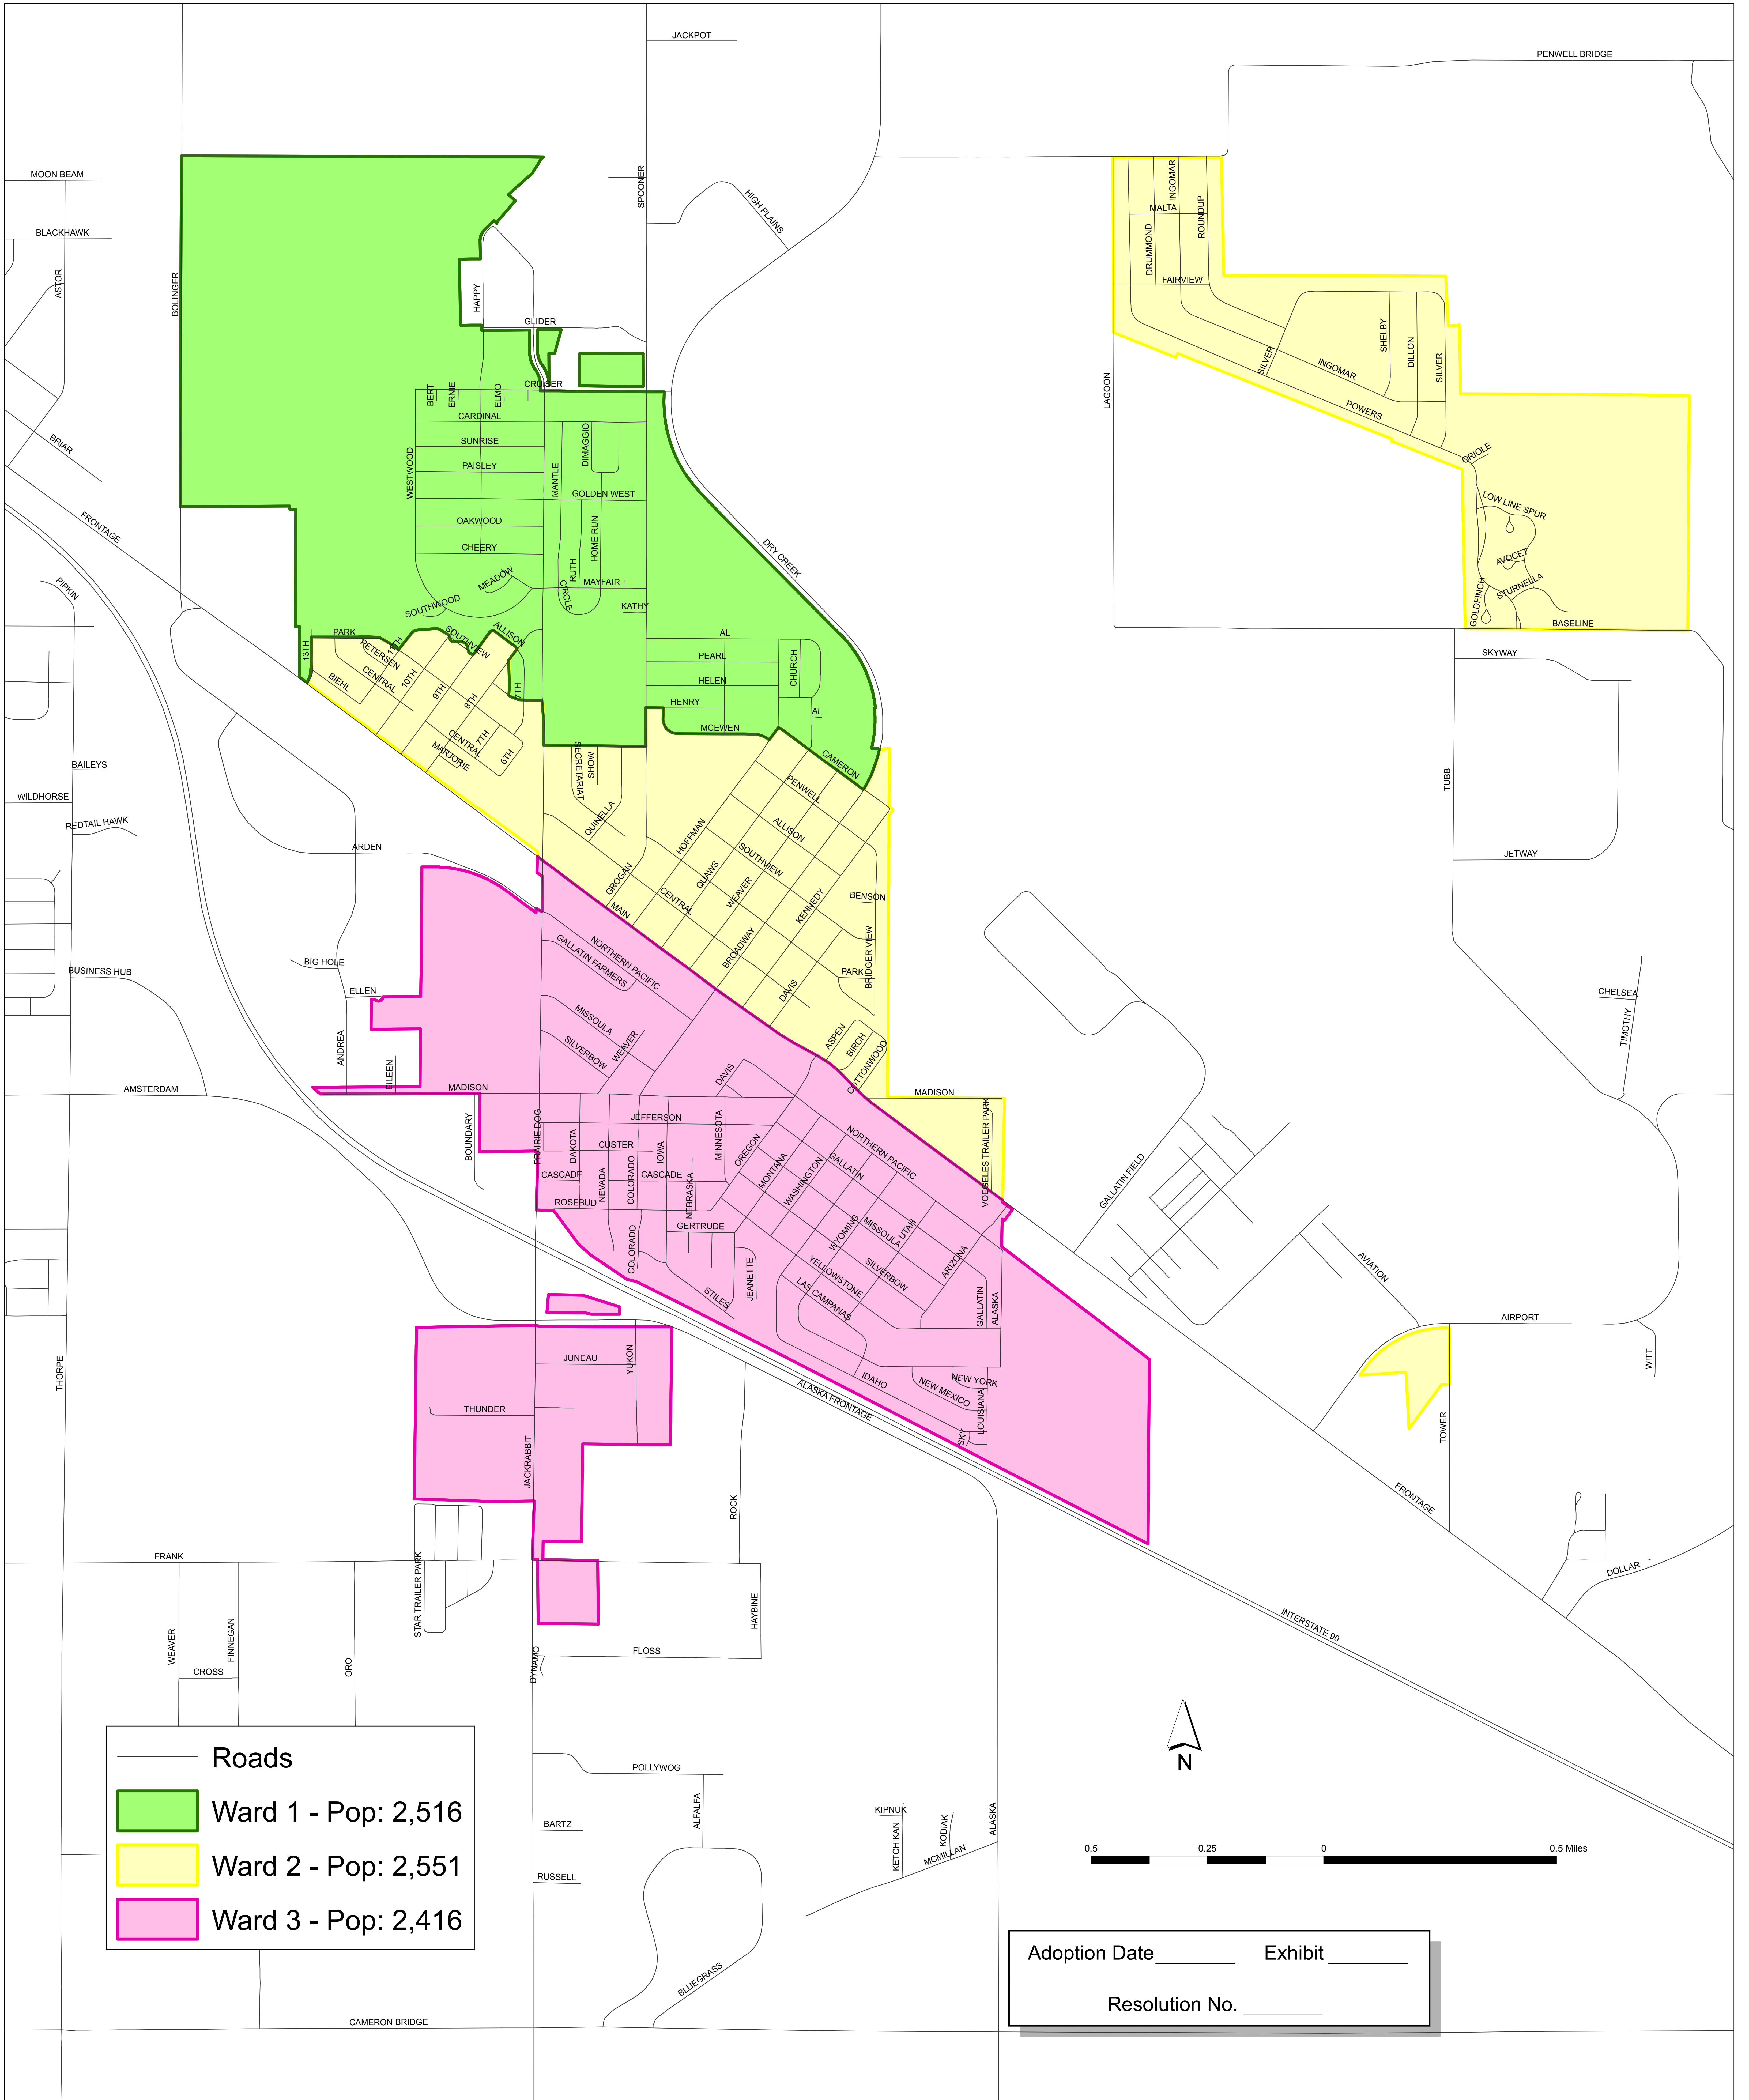

Belgrade Wards 2013

	Roads
	Ward 1 - Pop: 2,516
	Ward 2 - Pop: 2,551
	Ward 3 - Pop: 2,416

Adoption Date _____ Exhibit _____

Resolution No. _____